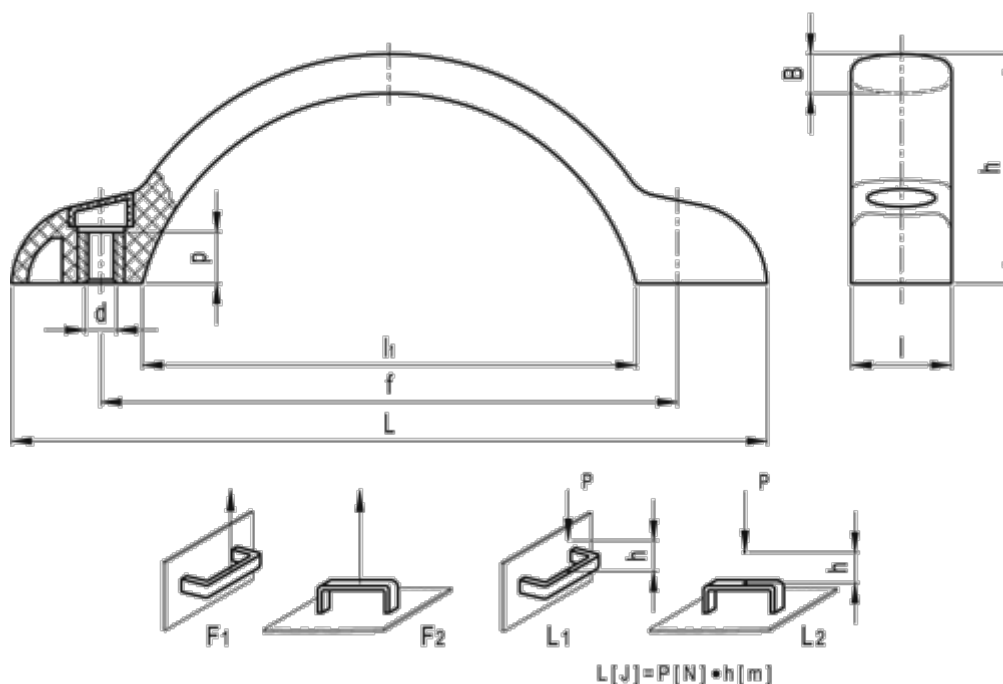

Article number: 23020374666
 Description: E+G U-handle
 M.479/150 B-M8-C6, Red

Measures

B	= 9	l1	= 113
d	= M8	L1 (J)	= 15
f	= 132 +/-0,5	L2 (J)	= 7
F1 (N)	= 2100	p	= 12
F2 (N)	= 2600	Weight (g)	= 57
h	= 52.5		
l	= 23		
L	= 173		